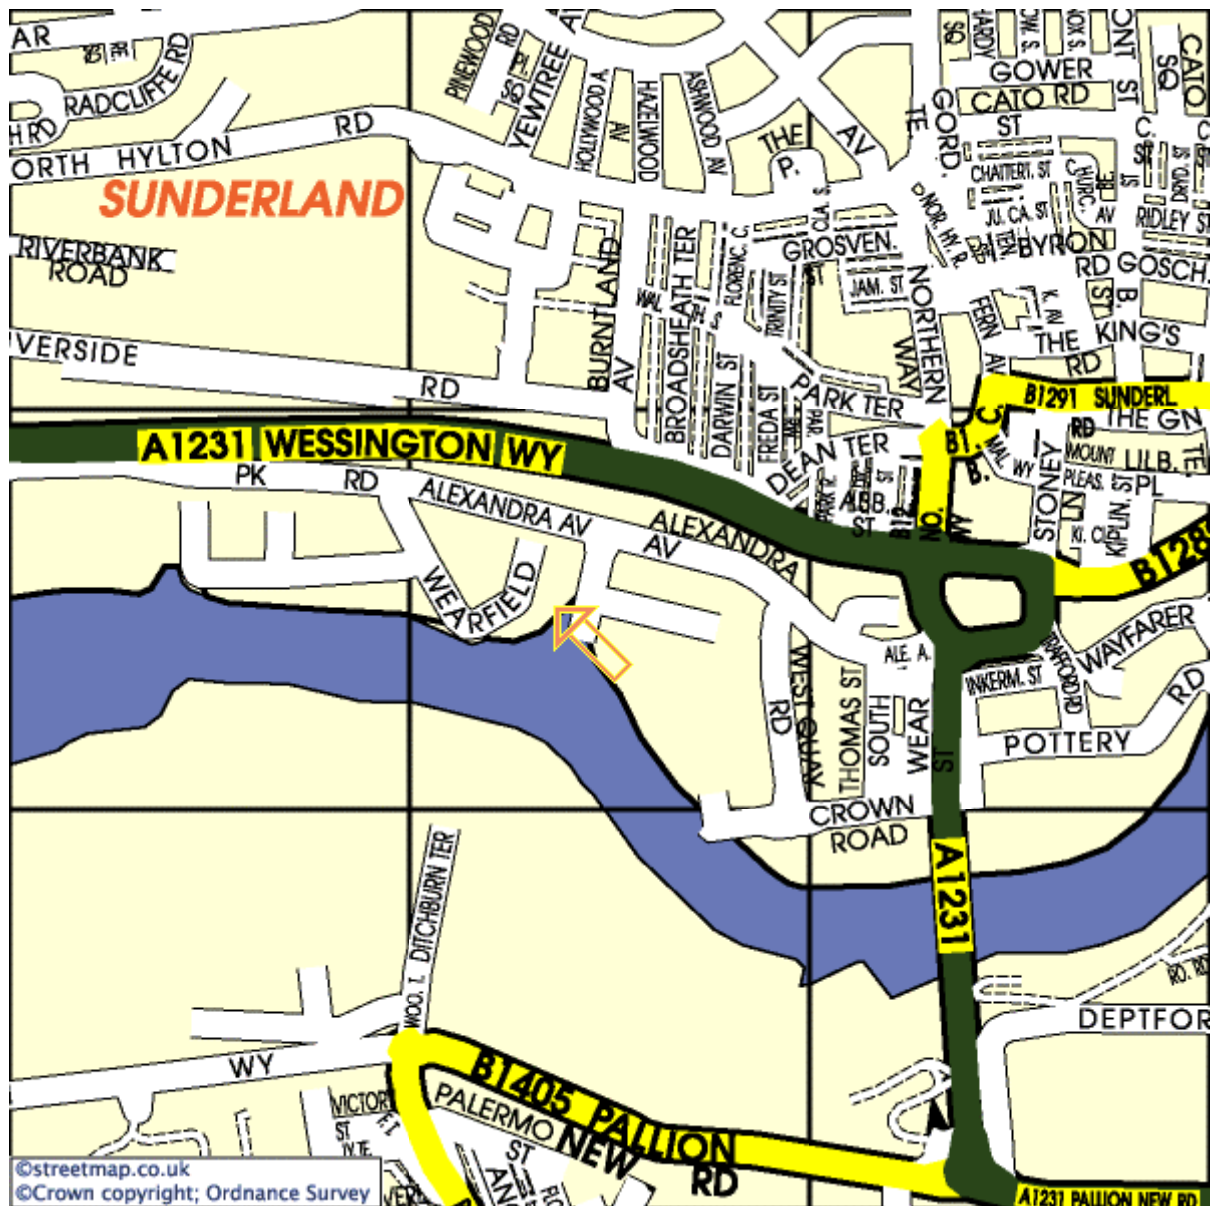

Where to find Education Business Connections (EBC) Limited

EBC
think

Full Address: Units 75T/78T, Business & Innovation Centre, Wearfield, Sunderland Enterprise Park (East) Sunderland SR5 2TH **Phone:** (0191) 516 6411 **Fax:** (0191) 516 6412

How to find us - Landmarks are indicated in red.

By Road: From the A1: travelling south, turn off the A1 at the Bowes Incline and join the A1231 to Sunderland. Follow the A1231 over the A19 onto the Wessington Way. Travelling North, take the exit for Washington at the Holiday Inn, follow the A195 Western Highway until the roundabout for the A183 Washington Highway. Take the exit roundabout for the A1231 to Sunderland. Follow the A1231 over the A19 onto the Wessington Way.

From the A19: Travelling North, take the exit for Washington/Sunderland A1231. Turn right at the roundabout onto the Wessington Way. Travelling South, take the exit for Washington/Sunderland A1231. Turn left at the first exit onto the Wessington Way.